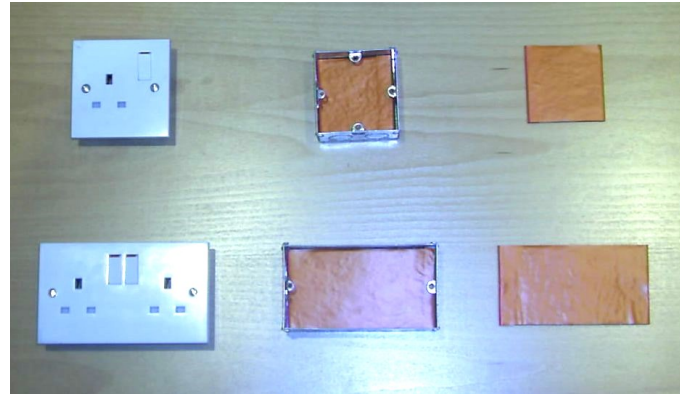

FPC(UK) Ltd Manufacturers and suppliers of quality Firesure™ Fire Protection Products.

Firesure® Fire and Acoustic Socket & Switch Protection - Gaskets

Intumescent Gaskets

The Firesure™ Socket and Switch Gaskets contain Intumescent Material which in the event of a fire expands to seal against the passage of smoke and fire. Used within socket and switch boxes that are fitted into plasterboard, brick or blockwork.

The Gaskets are easy to install with no screws or assembly required. They can be simply stuck inside to the back face of the box. To fix, remove backing tape on back of gasket and press into place on the inside rear face of the box.

The Gasket meets all the requirements of the UK Building Regulations

Available in two sizes—Single & Double
Suitable for both shallow and deep depth boxes.

Features and Benefits

Provides a full fire barrier for switches and sockets
1 and 2 hour Fire Rated
Easy to install - no screws, fixing or assembly required
Available in 2 sizes – single and double
Cable entries can be made on any part
Rot proof and unaffected by moisture
Cost effective, Easy to install
Non-toxic and maintenance free

Socket & Switch Inserts

Features and Benefits

Provides a full fire barrier for switches and sockets
2 hour Fire Rated
Easy to install - no screws, fixing or assembly required
Available in 2 sizes – single & double & depths - 35mm and 47mm
Cable entries can be made on any part
Cost effective, Easy to install
Non-toxic and maintenance free
Acoustically Rated to 67dB